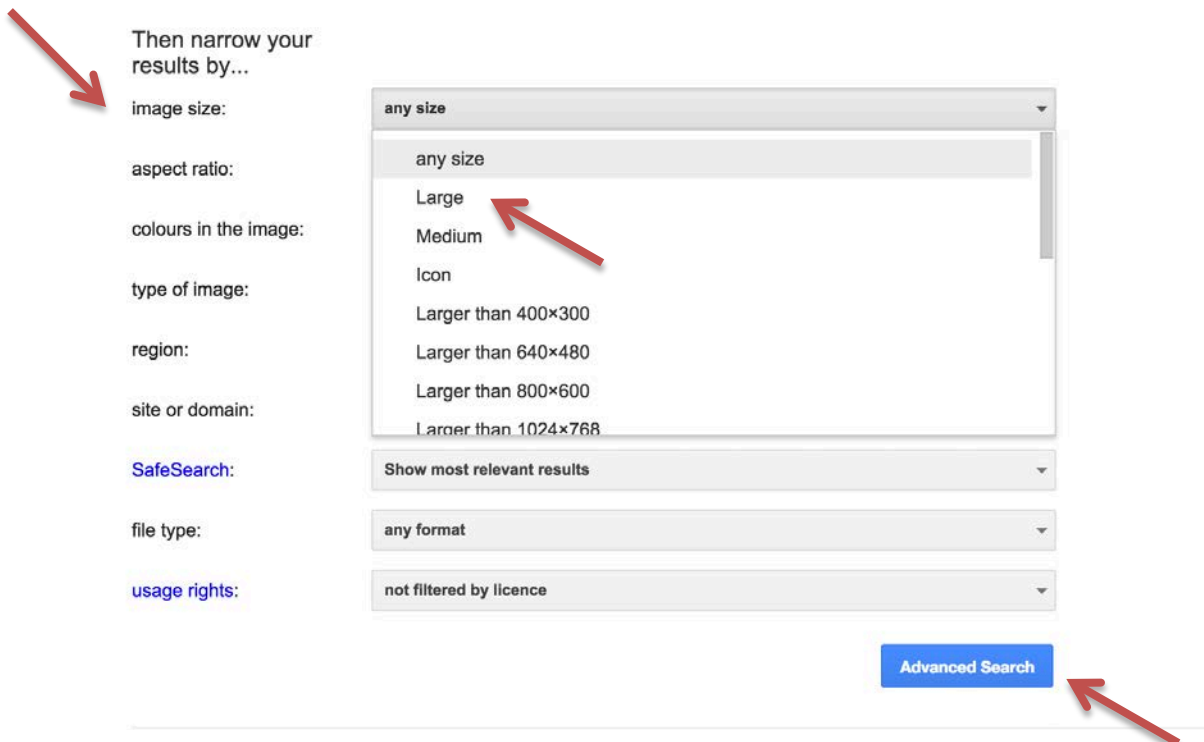

Google Images

To avoid blurry images use larger files

1. Search for images using Google images
2. Click the cog in the drop down select **Advanced search**

3. Scroll down to **Then narrow your results by...**

Use the **image size** drop down menu and select **Large** and click **Advanced Search**

4. Select the image you want

Then click **View image**

5. Right click to either **Save Image As** or **Copy Image**